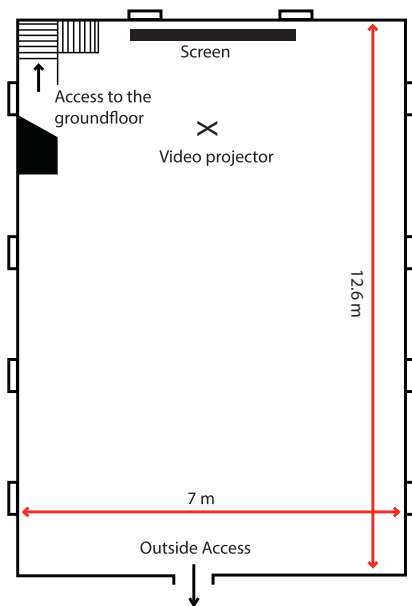

## TERMINAL NEIGE - REFUGE DU MONTENVERS

□ Windows

### Ground Floor

Building Entrance

### First Floor

90

60

36

42

48

80