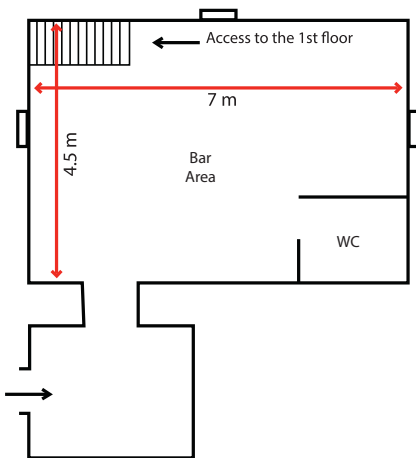

# MER DE GLACE ROOM

## TERMINAL NEIGE - REFUGE DU MONTENVERS

□ Windows

### Ground Floor

Building Entrance

### First Floor

90

60

36

42

48

80